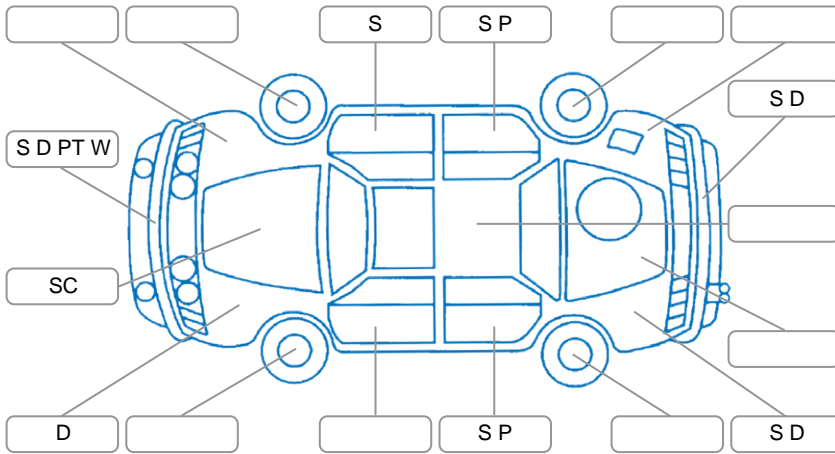

Report ID:	28,207,365	Version:	2
Created:	27 May 2026		

Make:	Toyota	Model:	Aqua
Body Style:	Hatchback	Year:	2013
Rego No.:	QAP737	Rego Expiry:	12 Jul 2026
WoF Expiry:	27 May 2027	Odometer:	89,857 Kms
Good No.:	28207365	VIN:	7AT0H65YX23130398
Next Service:	99800	Service History:	No

**Key**  
 S = Scratch    R = Rust    C = Crack    \* = Decals    W = Significant scuffs  
 D = Dent    PT = Paint defect    P = Pin dent    SC = Stone Chips

Note: some defects and blemishes may not be displayed in the diagram