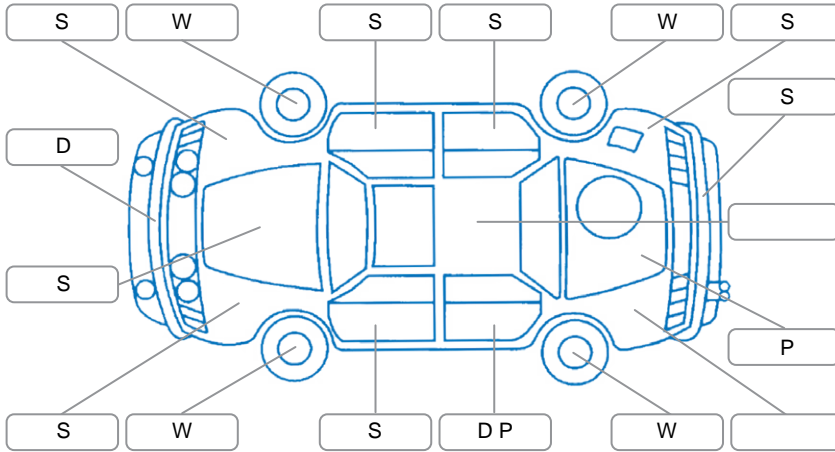

Report ID:	28,207,354	Version:	1
Created:	27 May 2026		

Make:	Nissan	Model:	Serena
Body Style:	Wagon	Year:	2010
Rego No.:	LUT361	Rego Expiry:	02 Dec 2026
WoF Expiry:	12 Jan 2027	Odometer:	186,957 Kms
Good No.:	28207354	VIN:	7AT0DH3FX18499401
Next Service:	195100	Service History:	No

Key

S = Scratch R = Rust C = Crack * = Decals W = Significant scuffs
 D = Dent PT = Paint defect P = Pin dent SC = Stone Chips

Note: some defects and blemishes may not be displayed in the diagram

Body Inspection Comments

Conditions During Body Inspection: Dry

Under Carriage and Under Bonnet Inspection Comments

Front wheel drive

Interior Comments

Seats:	Good
Carpets:	Good
Panels:	Good
Dashboard:	Good

General Comments

Front left window only works from drivers control
 Drives well