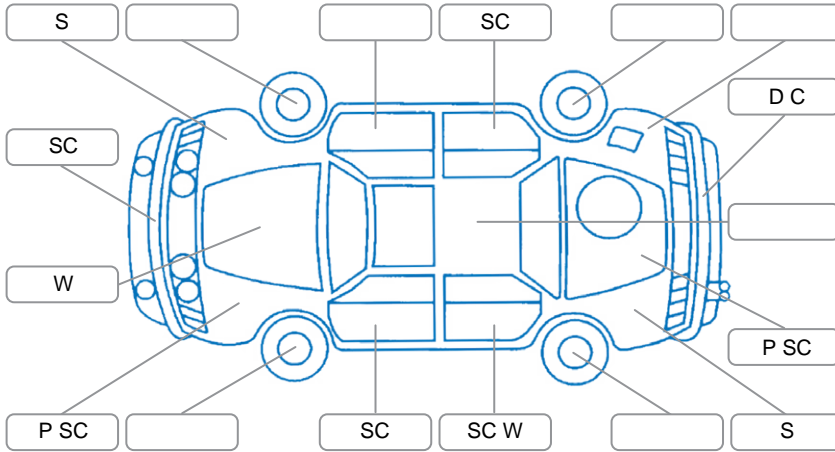

Report ID:	28,207,331	Version:	1
Created:	25 May 2026		

Make:	Toyota	Model:	Vanguard
Body Style:	Wagon	Year:	2009
Rego No.:	RQC715	Rego Expiry:	31 Jul 2026
WoF Expiry:	01 May 2027	Odometer:	151,169 Kms
Good No.:	28207331	VIN:	7AT0H65BX21131073
Next Service:		Service History:	No

Key

S = Scratch R = Rust C = Crack * = Decals W = Significant scuffs
 D = Dent PT = Paint defect P = Pin dent SC = Stone Chips

Note: some defects and blemishes may not be displayed in the diagram

Body Inspection Comments

Engine Timing Mechanism Timing Chain

Evidence of Cam Belt Replacement Yes No Kms

Inspected by: Alana Saunders

Published by: Alana Saunders

Inspection Date: 25 May 2026

	OK	Requires Attention	N/A
Engine			
Oil level	✓		
Smoke & fumes	✓		
Engine performance	✓		
Noise	✓		
Coolant condition	✓		
Cooling performance	✓		
Radiator / Hoses (visual)	✓		
Transmission			
Operation	✓		
Noise	✓		
Clutch			✓
CV joints	✓		
Wheel bearings	✓		
Brakes			
Performance	✓		
Hand brake	✓		
Tyres (lowest observed tread depth of tyres)			
Left front			7 mm
Right front			7 mm
Left rear			5.5 mm
Right rear			6 mm
Spare		No	
Suspension			
Suspension performance	✓		
Steering performance	✓		
Shock absorbers	✓		
Air Conditioning / Heater			
Operation	✓		
Electrical / Accessories			
Head lights	✓		
Tail lights	✓		
Indicators	✓		
Dashboard warning lights	✓		
Wipers (front & rear)	✓		
Window winder FL	✓		
Window winder FR	✓		
Window winder RL	✓		
Window winder RR	✓		
Rear view mirrors	✓		
Radio (basic test only)	✓		
CD (basic test only)			✓
Number of keys	2		
Central locking	✓		
Remote locking	✓		
Sat. nav. (basic test only)			✓
Reversing camera	✓		