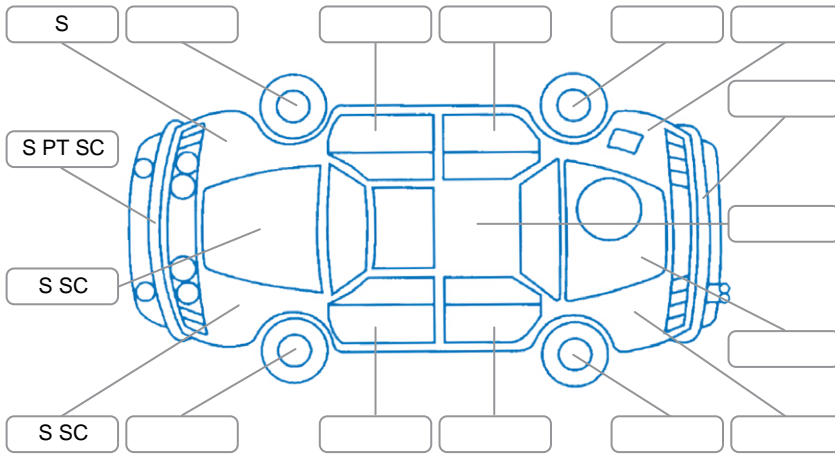

Report ID:	28,207,312	Version:	1
Created:	04 Jun 2026		

Make:	Mercedes-Benz	Model:	B180
Body Style:	Hatchback	Year:	2012
Rego No.:	PST818	Rego Expiry:	09 Aug 2026
WoF Expiry:	05 Jun 2027	Odometer:	85,633 Kms
Good No.:	28207312	VIN:	WDD2462422J083784
Next Service:	85,000	Service History:	Yes

**Key**

S = Scratch    R = Rust    C = Crack    \* = Decals    W = Significant scuffs  
 D = Dent    PT = Paint defect    P = Pin dent    SC = Stone Chips

Note: some defects and blemishes may not be displayed in the diagram