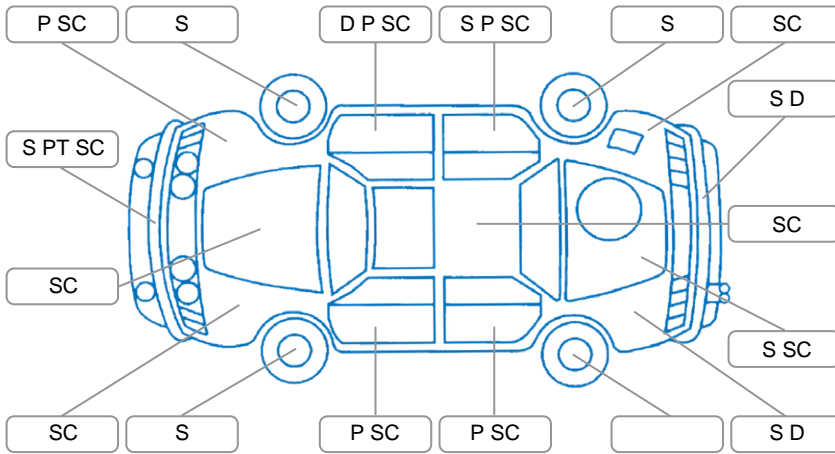

Report ID:	28,207,298	Version:	4
Created:	29 May 2026		

Make:	Nissan	Model:	Juke
Body Style:	Hatchback	Year:	2011
Rego No.:	KLE254	Rego Expiry:	21 Nov 2026
WoF Expiry:	10 Apr 2027	Odometer:	138,217 Kms
Good No.:	28207298	VIN:	7AT0DH8HX16039557
Next Service:	145,999 Kms	Service History:	No

Key
 S = Scratch R = Rust C = Crack * = Decals W = Significant scuffs
 D = Dent PT = Paint defect P = Pin dent SC = Stone Chips

Note: some defects and blemishes may not be displayed in the diagram

Body Inspection Comments

Conditions During Body Inspection

Under Carriage and Under Bonnet Inspection Comments

Interior Comments

Seats:	Good
Carpets:	Good
Panels:	Good
Dashboard:	Average, steering wheel worn.

General Comments

Road Conditions During Test Drive	Dry
Engine Timing Mechanism	Timing Chain
Evidence of Cam Belt Replacement	<input type="checkbox"/> Yes <input type="checkbox"/> No Kms
Inspected by:	Troy Smith
Published by:	Joshua Harris
Inspection Date:	25 May 2026