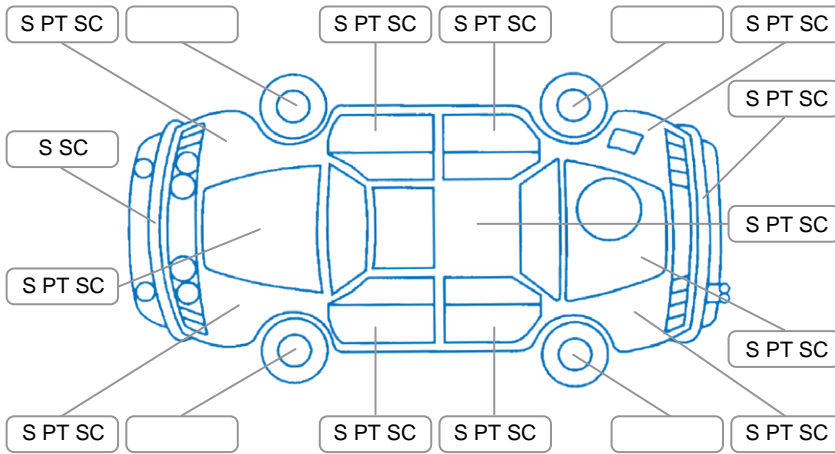

Report ID:	28,207,222	Version:	1
Created:	24 May 2026		

Make:	Toyota	Model:	Rav4
Body Style:	Wagon	Year:	1996
Rego No.:	BTL765	Rego Expiry:	20 Jul 2026
WoF Expiry:	10 Sep 2026	Odometer:	267,893 Kms
Good No.:	28207222	VIN:	7A8H61X0703100530
Next Service:	due	Service History:	No

Key
 S = Scratch R = Rust C = Crack * = Decals W = Significant scuffs
 D = Dent PT = Paint defect P = Pin dent SC = Stone Chips

Note: some defects and blemishes may not be displayed in the diagram

Body Inspection Comments

Conditions During Body Inspection: Dry

Under Carriage and Under Bonnet Inspection Comments

All wheel drive/major engine oil leak/

Interior Comments

Seats:	Average
Carpets:	Average
Panels:	Average
Dashboard:	Average