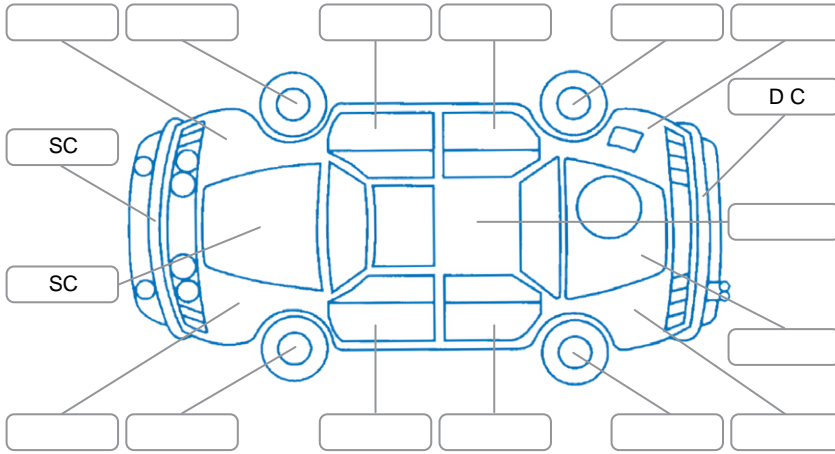

Report ID:	28,207,205	Version:	1
Created:	25 May 2026		

Make:	Hyundai	Model:	Santa FE
Body Style:	SUV	Year:	2013
Rego No.:	GSD888	Rego Expiry:	24 Sep 2026
WoF Expiry:	06 May 2027	Odometer:	212,269 Kms
Good No.:	28207205	VIN:	KMHS81XSCU928433
Next Service:	218,000	Service History:	Yes

Key

S = Scratch R = Rust C = Crack * = Decals W = Significant scuffs
 D = Dent PT = Paint defect P = Pin dent SC = Stone Chips

Note: some defects and blemishes may not be displayed in the diagram

Body Inspection Comments