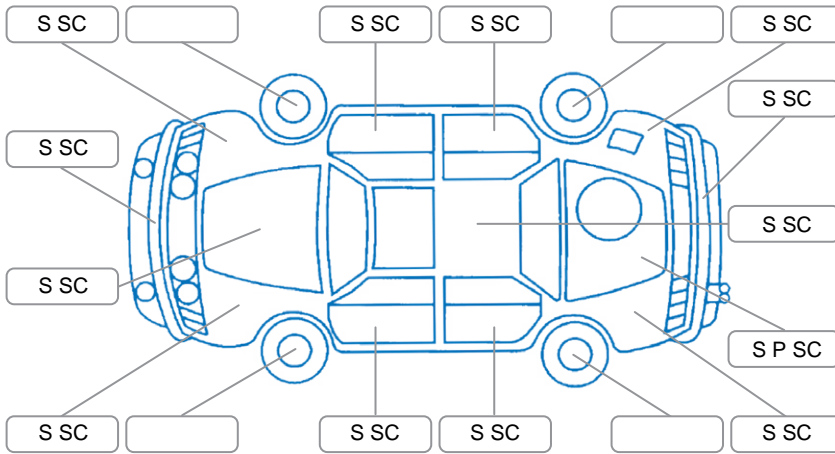

Report ID:	28,207,128	Version:	2
Created:	26 May 2026		

Make:	Ford	Model:	Ranger
Body Style:	Utility	Year:	2017
Rego No.:	KJM441	Rego Expiry:	30 Jan 2027
WoF Expiry:	09 May 2027	Odometer:	124,250 Kms
Good No.:	28207128	VIN:	MPBUMFF50GX102467
Next Service:	134245	Service History:	Yes

Key
 S = Scratch R = Rust C = Crack * = Decals W = Significant scuffs
 D = Dent PT = Paint defect P = Pin dent SC = Stone Chips

Note: some defects and blemishes may not be displayed in the diagram

Body Inspection Comments

Conditions During Body Inspection: Dry

Under Carriage and Under Bonnet Inspection Comments

2WD/

Interior Comments

Seats:	Average
Carpets:	Average
Panels:	Average
Dashboard:	Average

General Comments

Road Conditions During Test Drive	Dry	
Engine Timing Mechanism	Timing Chain	
Evidence of Cam Belt Replacement	<input type="checkbox"/> Yes <input type="checkbox"/> No	Kms
Inspected by:	Uriah Pepene	
Published by:	Uriah Pepene	
Inspection Date:	26 May 2026	