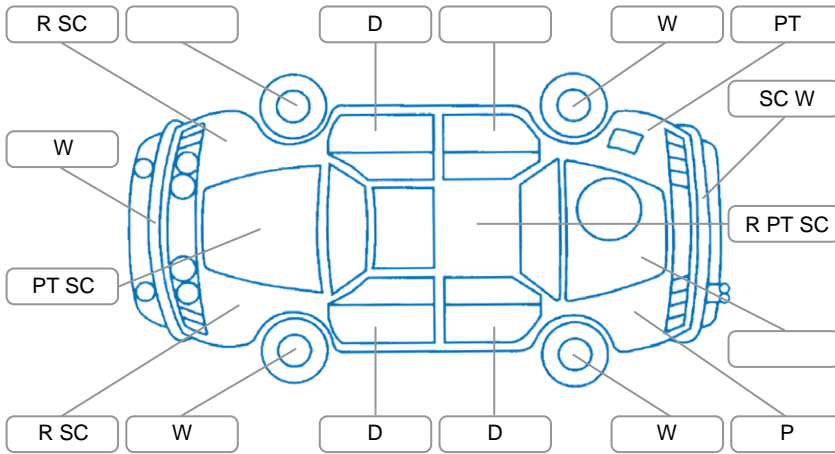

Report ID:	28,207,074	Version:	1
Created:	26 May 2026		

Make:	Mitsubishi	Model:	Galant
Body Style:	Sedan	Year:	2011
Rego No.:	PDT823	Rego Expiry:	22 Jun 2026
WoF Expiry:	25 Jul 2026	Odometer:	174,673 Kms
Good No.:	28207074	VIN:	7AT0CJ0JX21600368
Next Service:	No Sticker	Service History:	No

Key
 S = Scratch R = Rust C = Crack * = Decals W = Significant scuffs
 D = Dent PT = Paint defect P = Pin dent SC = Stone Chips

Note: some defects and blemishes may not be displayed in the diagram

Body Inspection Comments

Conditions During Body Inspection: Dry

Under Carriage and Under Bonnet Inspection Comments

Underbody surface rust
 Subframe surface rust

Interior Comments

Seats:	Average
Carpets:	Good
Panels:	Good
Dashboard:	Good