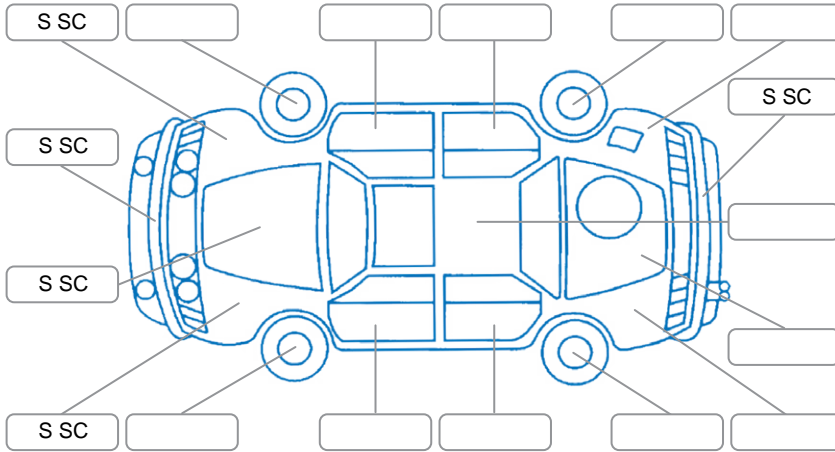

Report ID:	28,207,035	Version:	1
Created:	29 May 2026		

Make:	Mazda	Model:	Mazda6
Body Style:	Wagon	Year:	2017
Rego No.:	KKU287	Rego Expiry:	31 May 2026
WoF Expiry:	03 Nov 2026	Odometer:	214,735 Kms
Good No.:	28207035	VIN:	JM0GL103100116949
Next Service:	224000	Service History:	Yes

Key

S = Scratch R = Rust C = Crack * = Decals W = Significant scuffs
 D = Dent PT = Paint defect P = Pin dent SC = Stone Chips

Note: some defects and blemishes may not be displayed in the diagram

Body Inspection Comments

Conditions During Body Inspection: Dry

Under Carriage and Under Bonnet Inspection Comments

Interior Comments

Seats:	marks
Carpets:	Average
Panels:	Average
Dashboard:	Average

General Comments

Road Conditions During Test Drive	Dry	
Engine Timing Mechanism	Timing Chain	
Evidence of Cam Belt Replacement	<input type="checkbox"/> Yes <input type="checkbox"/> No	Kms
Inspected by:	Gary Adams	
Published by:	Laura Iovine	
Inspection Date:	26 May 2026	