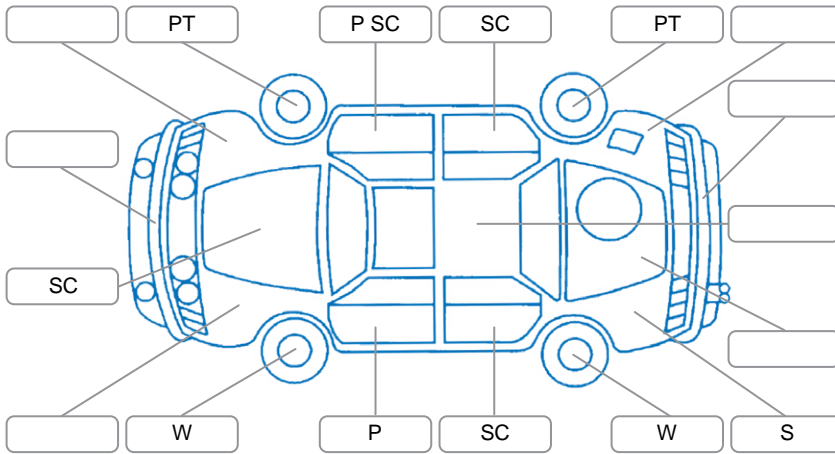

Report ID:	28,207,026	Version:	1
Created:	25 Jun 2026		

Make:	Holden	Model:	Commodore
Body Style:	Wagon	Year:	2014
Rego No.:	HHY449	Rego Expiry:	29 Sep 2026
WoF Expiry:	11 Jun 2027	Odometer:	127,954 Kms
Good No.:	28207026	VIN:	6G1FB8E34EL938638
Next Service:	142,400 kms	Service History:	Yes

Key

S = Scratch R = Rust C = Crack * = Decals W = Significant scuffs
 D = Dent PT = Paint defect P = Pin dent SC = Stone Chips

Note: some defects and blemishes may not be displayed in the diagram

Body Inspection Comments

Windscreen rubber edge molding perishing very slightly.

Conditions During Body Inspection

Dry

Under Carriage and Under Bonnet Inspection Comments

Rear wheel drive.

Interior Comments

Seats:	Average
Carpets:	Average
Panels:	Average
Dashboard:	Average