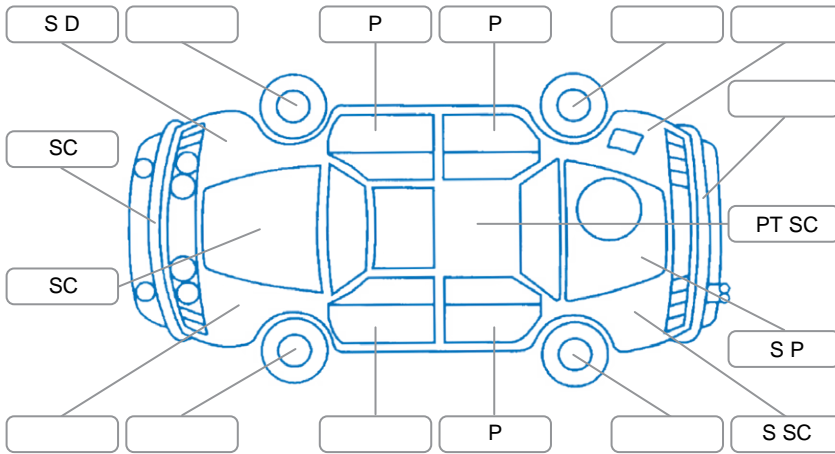

Key
 S = Scratch R = Rust C = Crack * = Decals W = Significant scuffs
 D = Dent PT = Paint defect P = Pin dent SC = Stone Chips

Note: some defects and blemishes may not be displayed in the diagram

Body Inspection Comments

Front tyres outer edge worn

Conditions During Body Inspection Dry

Under Carriage and Under Bonnet Inspection Comments

Interior Comments

Seats:	drivers bolster worn
Carpets:	Good
Panels:	Good
Dashboard:	Good