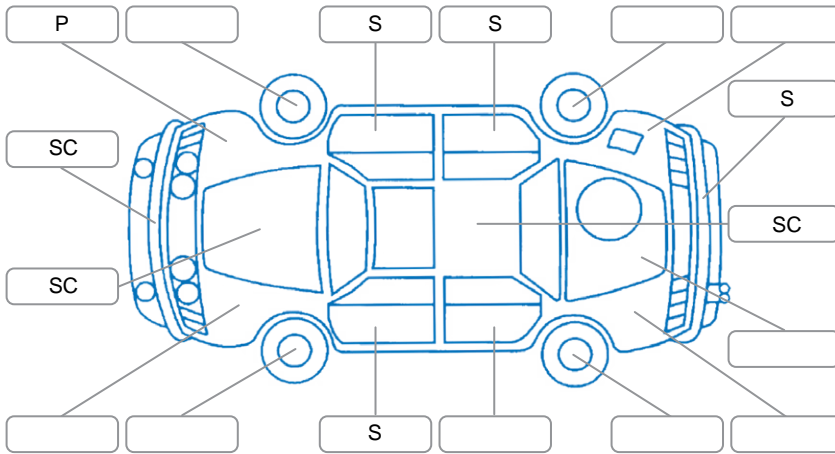

Report ID:	28,206,988	Version:	1
Created:	08 Jun 2026		

Make:	Nissan	Model:	Juke
Body Style:	SUV	Year:	2016
Rego No.:	KFT283	Rego Expiry:	20 Jun 2026
WoF Expiry:	30 May 2027	Odometer:	124,864 Kms
Good No.:	28206988	VIN:	SJNFANF15A7241470
Next Service:	134870	Service History:	No

Key

S = Scratch R = Rust C = Crack * = Decals W = Significant scuffs
 D = Dent PT = Paint defect P = Pin dent SC = Stone Chips

Note: some defects and blemishes may not be displayed in the diagram

Body Inspection Comments

Minor Stonechip on windscreen

Conditions During Body Inspection

Dry

Under Carriage and Under Bonnet Inspection Comments

Four wheel drive

Interior Comments

Seats:	Good
Carpets:	Good
Panels:	Good
Dashboard:	Good