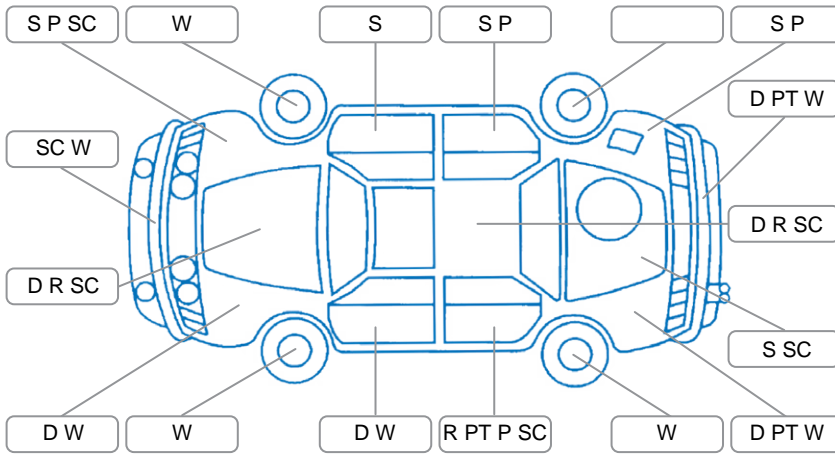

Report ID:	28,206,926	Version:	1
Created:	26 May 2026		

Make:	Mitsubishi	Model:	Airtrek
Body Style:	SUV	Year:	2005
Rego No.:	CSF118	Rego Expiry:	02 Jun 2026
WoF Expiry:	07 Apr 2027	Odometer:	153,241 Kms
Good No.:	28206926	VIN:	JMFXRUCU5W5U005180
Next Service:	134603	Service History:	No

Key
 S = Scratch R = Rust C = Crack * = Decals W = Significant scuffs
 D = Dent PT = Paint defect P = Pin dent SC = Stone Chips

Note: some defects and blemishes may not be displayed in the diagram

Body Inspection Comments

Bad paint repairs
 Low tire tread

Conditions During Body Inspection Dry

Under Carriage and Under Bonnet Inspection Comments

Underbody surface rust

Interior Comments

Seats:	Average
Carpets:	Average
Panels:	Average
Dashboard:	Average