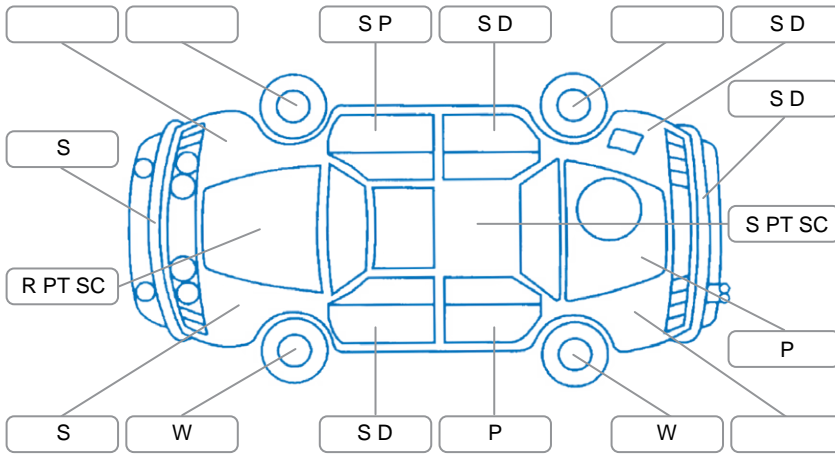

Report ID:	28,206,903	Version:	3
Created:	29 May 2026		

Make:	Nissan	Model:	Note
Body Style:	Hatchback	Year:	2008
Rego No.:	GQK148	Rego Expiry:	14 Aug 2026
WoF Expiry:	08 Jul 2026	Odometer:	245,252 Kms
Good No.:	28206903	VIN:	7AT0DH79X12325295
Next Service:	Over due	Service History:	No

Key
 S = Scratch R = Rust C = Crack * = Decals W = Significant scuffs
 D = Dent PT = Paint defect P = Pin dent SC = Stone Chips

Note: some defects and blemishes may not be displayed in the diagram

Body Inspection Comments

- Headlights faded
- RL door hinge creaking
- Boot lamp broken

Conditions During Body Inspection: Dry

Under Carriage and Under Bonnet Inspection Comments

- Fwd
- Transmission oil leak

Interior Comments

Seats:	FR seat base pad stained
Carpets:	FR torn
Panels:	Average
Dashboard:	Steering wheel worn