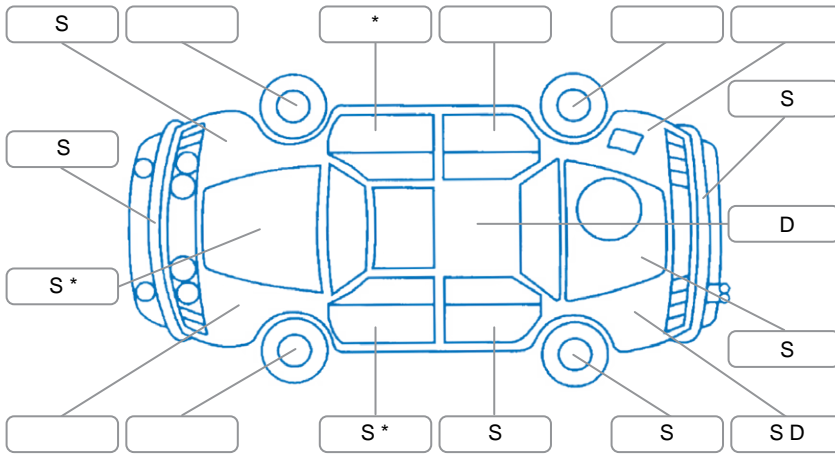

Key
 S = Scratch R = Rust C = Crack * = Decals W = Significant scuffs
 D = Dent PT = Paint defect P = Pin dent SC = Stone Chips

Note: some defects and blemishes may not be displayed in the diagram

Body Inspection Comments

Windscreen crack outside cva, driver door seal torn,

Conditions During Body Inspection

Under Carriage and Under Bonnet Inspection Comments

Interior Comments

Seats:	Good
Carpets:	Good
Panels:	Good
Dashboard:	Good