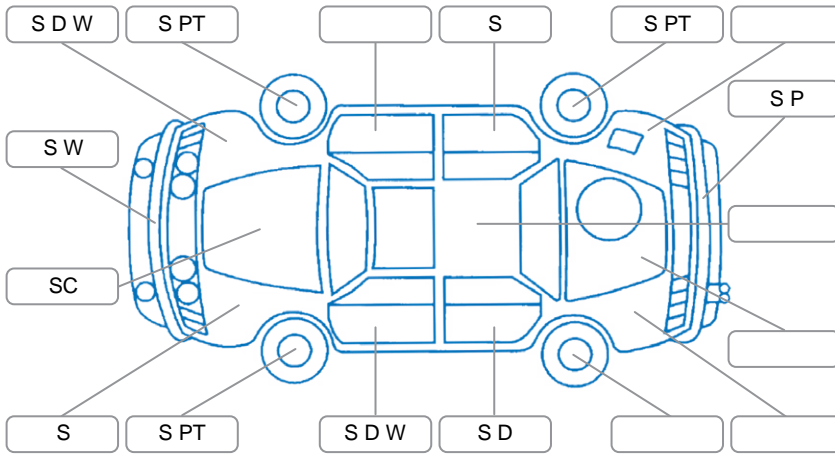

### Key

S = Scratch    R = Rust    C = Crack    \* = Decals    W = Significant scuffs  
 D = Dent    PT = Paint defect    P = Pin dent    SC = Stone Chips

Note: some defects and blemishes may not be displayed in the diagram

### Body Inspection Comments

Left & right sill panels are dented. Left taillight is broken.  
 RF mudflap is loosely cable tied in place.

Conditions During Body Inspection: Wet