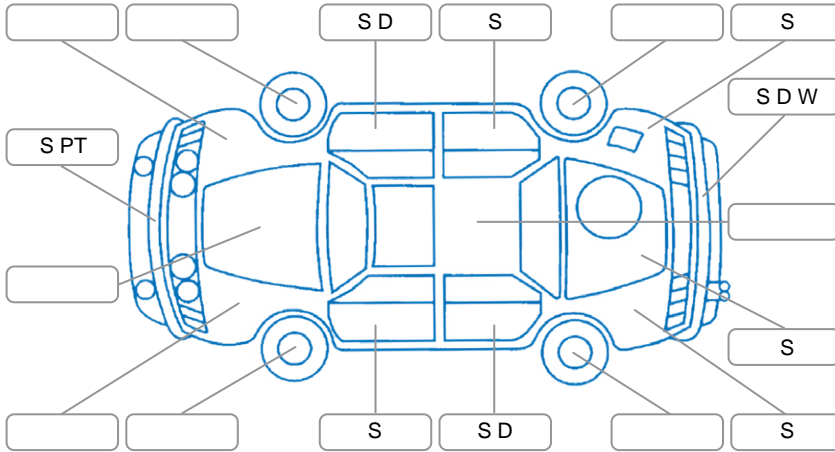

Report ID:	28,206,758	Version:	3
Created:	24 Jun 2026		

Make:	Mazda	Model:	Mazda3
Body Style:	Hatchback	Year:	2010
Rego No.:	FGB820	Rego Expiry:	15 May 2026
WoF Expiry:	29 May 2027	Odometer:	139,514 Kms
Good No.:	28206758	VIN:	JM0BL10F100145246
Next Service:	159,000	Service History:	No

Key

S = Scratch R = Rust C = Crack * = Decals W = Significant scuffs
 D = Dent PT = Paint defect P = Pin dent SC = Stone Chips

Note: some defects and blemishes may not be displayed in the diagram

Body Inspection Comments

Conditions During Body Inspection: Dry

Under Carriage and Under Bonnet Inspection Comments

Interior Comments

Seats:	Average
Carpets:	Average
Panels:	Average
Dashboard:	Average

General Comments

Road Conditions During Test Drive	Dry	
Engine Timing Mechanism	Timing Chain	
Evidence of Cam Belt Replacement	<input type="checkbox"/> Yes <input type="checkbox"/> No	Kms
Inspected by:	Bryce Steele	
Published by:	Terence Wickham	
Inspection Date:	28 May 2026	