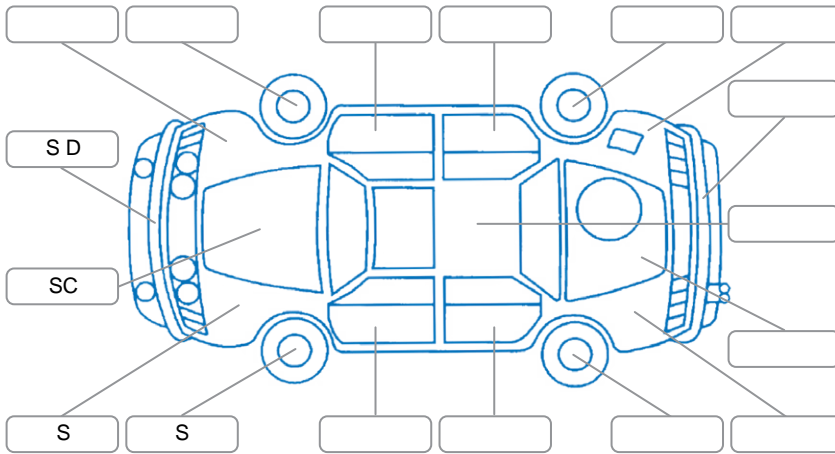

Report ID:	28,206,736	Version:	2
Created:	05 Jun 2026		

Make:	Subaru	Model:	Impreza
Body Style:	Hatchback	Year:	2013
Rego No.:	QUT660	Rego Expiry:	22 Dec 2026
WoF Expiry:	18 Jun 2027	Odometer:	87,358 Kms
Good No.:	28206736	VIN:	7AT0GF09X24016890
Next Service:	97000kms	Service History:	No

Key
 S = Scratch R = Rust C = Crack * = Decals W = Significant scuffs
 D = Dent PT = Paint defect P = Pin dent SC = Stone Chips

Note: some defects and blemishes may not be displayed in the diagram

Body Inspection Comments

Conditions During Body Inspection

Under Carriage and Under Bonnet Inspection Comments

Interior Comments

Seats:	Good
Carpets:	Good
Panels:	Good
Dashboard:	Good

General Comments

Road Conditions During Test Drive	Dry	
Engine Timing Mechanism	Timing Chain	
Evidence of Cam Belt Replacement	<input type="checkbox"/> Yes <input type="checkbox"/> No	Kms
Inspected by:	Phillip Russel-Waimotu	
Published by:	Neil Honeyman	
Inspection Date:	24 May 2026	