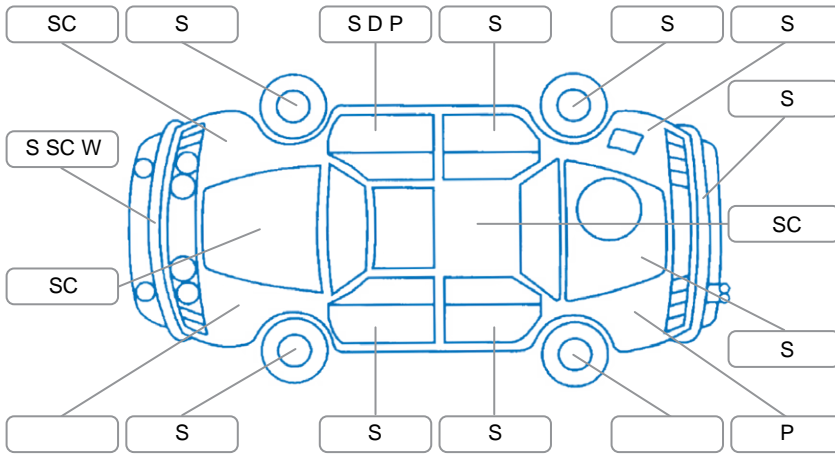

Report ID:	28,206,715	Version:	1
Created:	28 May 2026		

Make:	Toyota	Model:	Vitz
Body Style:	Hatchback	Year:	2002
Rego No.:	FDK166	Rego Expiry:	21 Nov 2026
WoF Expiry:	09 Jun 2027	Odometer:	129,929 Kms
Good No.:	28206715	VIN:	7A8H63E0709161958
Next Service:	139,919km's	Service History:	No

Key
 S = Scratch R = Rust C = Crack * = Decals W = Significant scuffs
 D = Dent PT = Paint defect P = Pin dent SC = Stone Chips

Note: some defects and blemishes may not be displayed in the diagram

Body Inspection Comments

Conditions During Body Inspection: Dry

Under Carriage and Under Bonnet Inspection Comments

Interior Comments

Seats:	Good
Carpets:	Good
Panels:	Good
Dashboard:	Good

General Comments

Clip on faulty on storage pocket door in centre of dashboard.