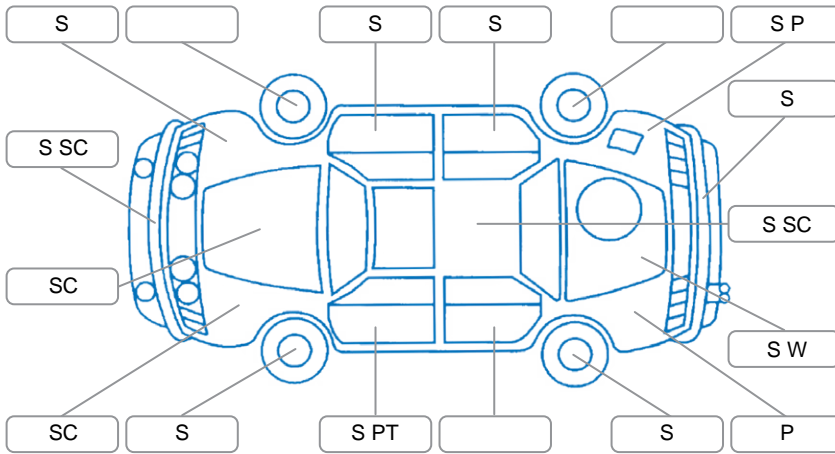

Key
 S = Scratch R = Rust C = Crack * = Decals W = Significant scuffs
 D = Dent PT = Paint defect P = Pin dent SC = Stone Chips

Note: some defects and blemishes may not be displayed in the diagram

Body Inspection Comments

Conditions During Body Inspection: Dry

Under Carriage and Under Bonnet Inspection Comments

Interior Comments

Seats:	Good
Carpets:	Good
Panels:	Good
Dashboard:	Good

General Comments

Road Conditions During Test Drive	Dry		
Engine Timing Mechanism	Timing Chain		
Evidence of Cam Belt Replacement	<input type="checkbox"/> Yes	<input type="checkbox"/> No	Kms
Inspected by:	Jason Young		
Published by:	Tiaan Pienaar		
Inspection Date:	26 May 2026		