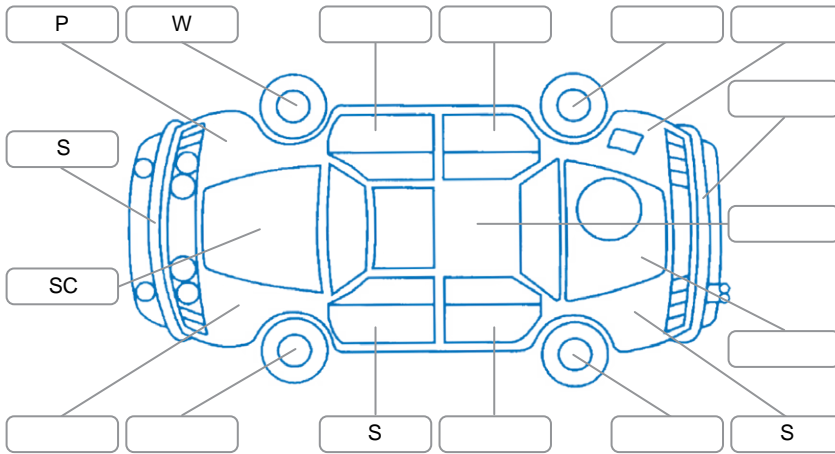

Report ID:	28,206,631	Version:	1
Created:	08 Jun 2026		

Make:	KIA	Model:	Sorento R
Body Style:	SUV	Year:	2011
Rego No.:	FWN777	Rego Expiry:	30 Nov 2026
WoF Expiry:	04 Jun 2027	Odometer:	264,417 Kms
Good No.:	28206631	VIN:	KNAKU814SB5176973
Next Service:	274500	Service History:	No

**Key**  
 S = Scratch    R = Rust    C = Crack    \* = Decals    W = Significant scuffs  
 D = Dent    PT = Paint defect    P = Pin dent    SC = Stone Chips

Note: some defects and blemishes may not be displayed in the diagram