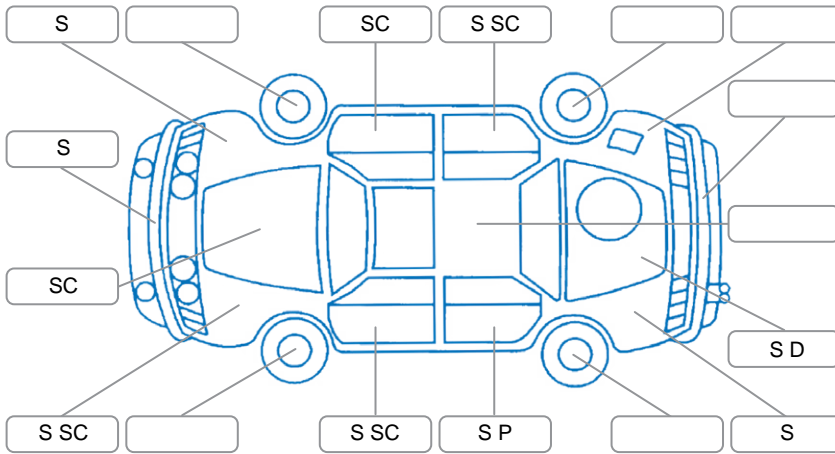

Report ID:	28,206,620	Version:	1
Created:	03 Jun 2026		

Make:	Mazda	Model:	Bt-50
Body Style:	Utility	Year:	2016
Rego No.:	JUW206	Rego Expiry:	31 May 2026
WoF Expiry:	06 May 2027	Odometer:	110,259 Kms
Good No.:	28206620	VIN:	MMOUR0YF100537043
Next Service:	120,000 Kms	Service History:	Yes

Key

S = Scratch R = Rust C = Crack * = Decals W = Significant scuffs
 D = Dent PT = Paint defect P = Pin dent SC = Stone Chips

Note: some defects and blemishes may not be displayed in the diagram

Body Inspection Comments

Windscreen edges delaminating slightly.

Conditions During Body Inspection

Dry

Under Carriage and Under Bonnet Inspection Comments

Rear wheel drive.
Freshly serviced.

Interior Comments

Seats:	Average
Carpets:	Average
Panels:	Average
Dashboard:	Average