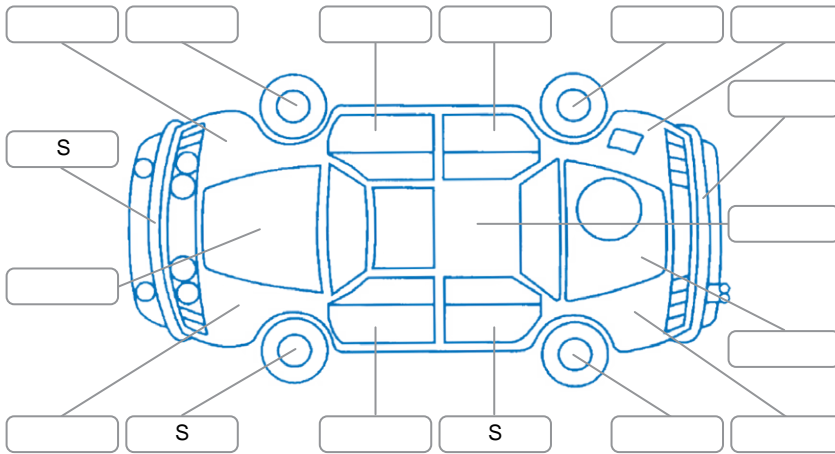

Key

S = Scratch R = Rust C = Crack * = Decals W = Significant scuffs
 D = Dent PT = Paint defect P = Pin dent SC = Stone Chips

Note: some defects and blemishes may not be displayed in the diagram

Body Inspection Comments

Conditions During Body Inspection: Dry Wet

Under Carriage and Under Bonnet Inspection Comments

Interior Comments

Seats:	Good
Carpets:	Good
Panels:	Good
Dashboard:	Good

General Comments

2WD petrol SUV.

Road Conditions During Test Drive	Dry	
Engine Timing Mechanism	Timing Chain	
Evidence of Cam Belt Replacement	<input type="checkbox"/> Yes <input type="checkbox"/> No	Kms
Inspected by:	Daryll Timms	
Published by:	Leon Sun	
Inspection Date:	25 May 2026	