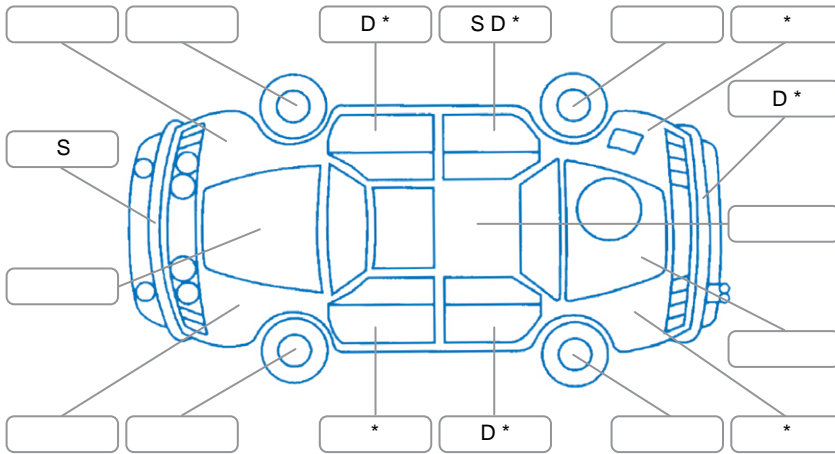

Report ID:	28,206,568	Version:	3
Created:	03 Jun 2026		

Make:	Hyundai	Model:	Imax
Body Style:	People Mover	Year:	2021
Rego No.:	NHR673	Rego Expiry:	27 Nov 2026
WoF Expiry:	02 Feb 2027	Odometer:	70,126 Kms
Good No.:	28206568	VIN:	KMHWH81KMMU181389
Next Service:	79,000 kms	Service History:	Yes

Key
 S = Scratch R = Rust C = Crack * = Decals W = Significant scuffs
 D = Dent PT = Paint defect P = Pin dent SC = Stone Chips

Note: some defects and blemishes may not be displayed in the diagram

Body Inspection Comments

General Comments

Both front seat belt frayed, squeaky drive belt, Roof Hood lining marks

Road Conditions During Test Drive Dry

Engine Timing Mechanism Timing Chain

Evidence of Cam Belt Replacement Yes No Kms