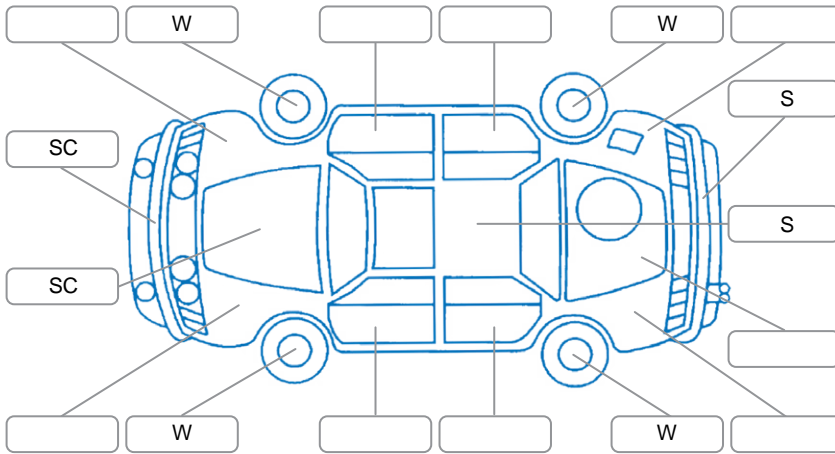

Key
 S = Scratch R = Rust C = Crack * = Decals W = Significant scuffs
 D = Dent PT = Paint defect P = Pin dent SC = Stone Chips

Note: some defects and blemishes may not be displayed in the diagram

Body Inspection Comments

Conditions During Body Inspection: Wet

Under Carriage and Under Bonnet Inspection Comments

Front wheel drive

Interior Comments

Seats:	Good
Carpets:	Good
Panels:	Good
Dashboard:	Good

General Comments

Drives well