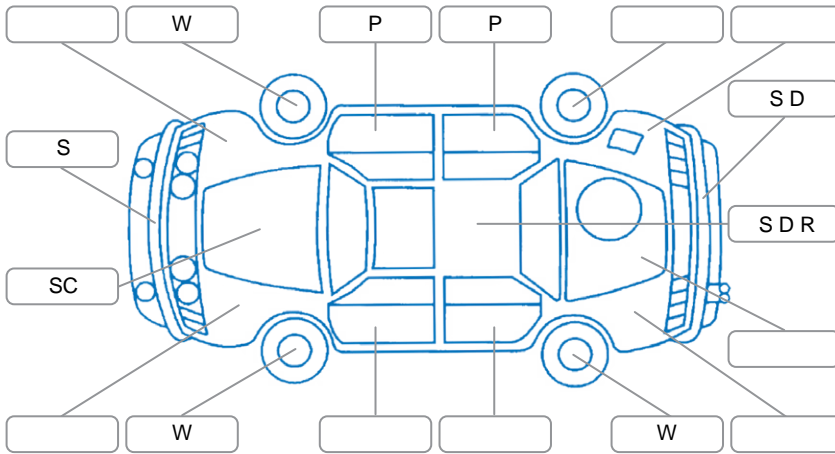

Key
 S = Scratch R = Rust C = Crack * = Decals W = Significant scuffs
 D = Dent PT = Paint defect P = Pin dent SC = Stone Chips

Note: some defects and blemishes may not be displayed in the diagram

Body Inspection Comments

Bonnet paint very flat

Conditions During Body Inspection

Under Carriage and Under Bonnet Inspection Comments

Check for possible coolant leak, drips noted under side

Interior Comments

Seats:	Good
Carpets:	Good
Panels:	Good
Dashboard:	Good