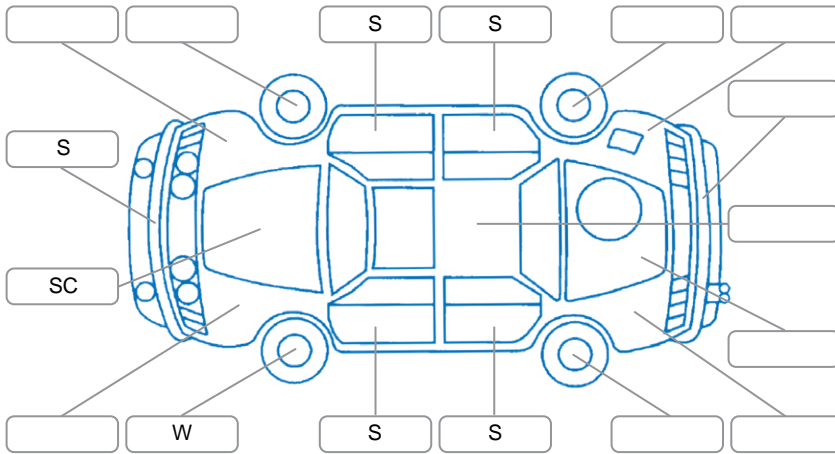

Key

S = Scratch R = Rust C = Crack * = Decals W = Significant scuffs
 D = Dent PT = Paint defect P = Pin dent SC = Stone Chips

Note: some defects and blemishes may not be displayed in the diagram

Body Inspection Comments

Conditions During Body Inspection: Dry

Under Carriage and Under Bonnet Inspection Comments

Front wheel drive

Interior Comments

Seats:	Good
Carpets:	Good
Panels:	Good
Dashboard:	Good

General Comments

Reverse camera not working