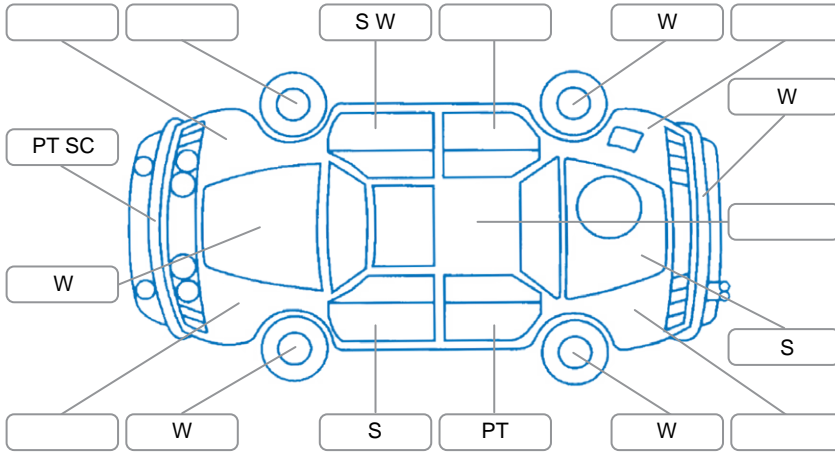

Report ID:	28,206,339	Version:	2
Created:	16 Jun 2026		

Make:	Volkswagen	Model:	Golf
Body Style:	Hatchback	Year:	2010
Rego No.:	PJY621	Rego Expiry:	05 Jan 2027
WoF Expiry:	30 Jun 2027	Odometer:	96,079 Kms
Good No.:	28206339	VIN:	WVWZZZ1KZBW110532
Next Service:	106000 kms	Service History:	Yes

Key

S = Scratch R = Rust C = Crack * = Decals W = Significant scuffs
D = Dent PT = Paint defect P = Pin dent SC = Stone Chips

Note: some defects and blemishes may not be displayed in the diagram

Body Inspection Comments