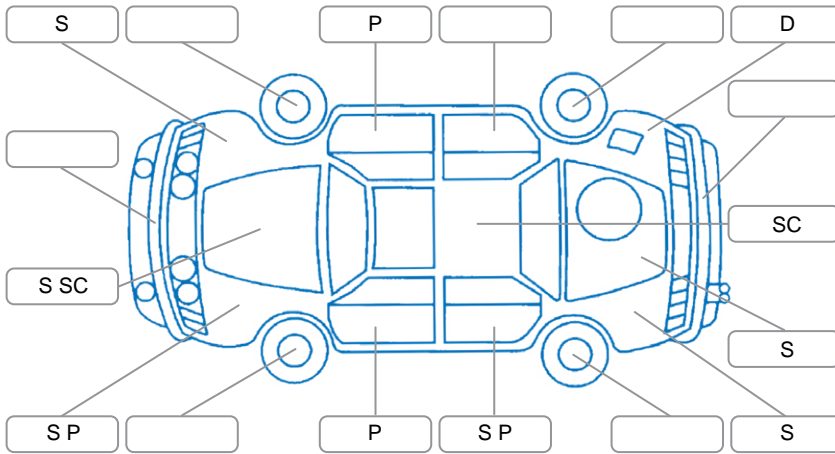

Report ID:	28,206,285	Version:	2
Created:	03 Jun 2026		

Make:	Toyota	Model:	Highlander
Body Style:	SUV	Year:	2012
Rego No.:	GGS483	Rego Expiry:	25 Jul 2026
WoF Expiry:	28 May 2027	Odometer:	120,674 Kms
Good No.:	28206285	VIN:	JTEES41A302196479
Next Service:	130,000 Kms	Service History:	No

Key

S = Scratch R = Rust C = Crack * = Decals W = Significant scuffs
 D = Dent PT = Paint defect P = Pin dent SC = Stone Chips

Note: some defects and blemishes may not be displayed in the diagram

Body Inspection Comments