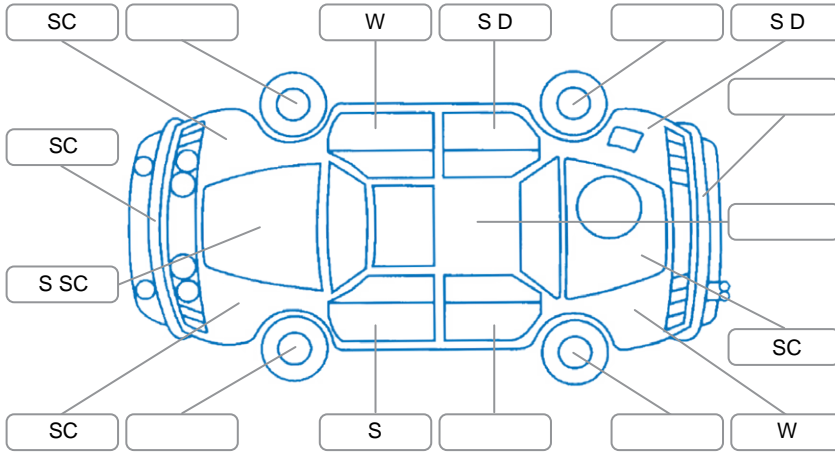

Report ID:	28,206,271	Version:	2
Created:	02 Jun 2026		

Make:	Suzuki	Model:	Vitara
Body Style:	SUV	Year:	2019
Rego No.:	MND610	Rego Expiry:	12 Jul 2026
WoF Expiry:	25 May 2027	Odometer:	69,582 Kms
Good No.:	28206271	VIN:	TSMLYDA1S00742435
Next Service:	84,000 kms	Service History:	Yes

Key

S = Scratch R = Rust C = Crack * = Decals W = Significant scuffs
 D = Dent PT = Paint defect P = Pin dent SC = Stone Chips

Note: some defects and blemishes may not be displayed in the diagram

Body Inspection Comments

Conditions During Body Inspection: Dry

Under Carriage and Under Bonnet Inspection Comments

Front wheel drive

Interior Comments

Seats:	Good
Carpets:	Good
Panels:	Good
Dashboard:	Good

General Comments

Road Conditions During Test Drive	Dry		
Engine Timing Mechanism	Timing Chain		
Evidence of Cam Belt Replacement	<input type="checkbox"/> Yes	<input type="checkbox"/> No	Kms
Inspected by:	Rowan Fey		
Published by:	Admond Chan		
Inspection Date:	25 May 2026		