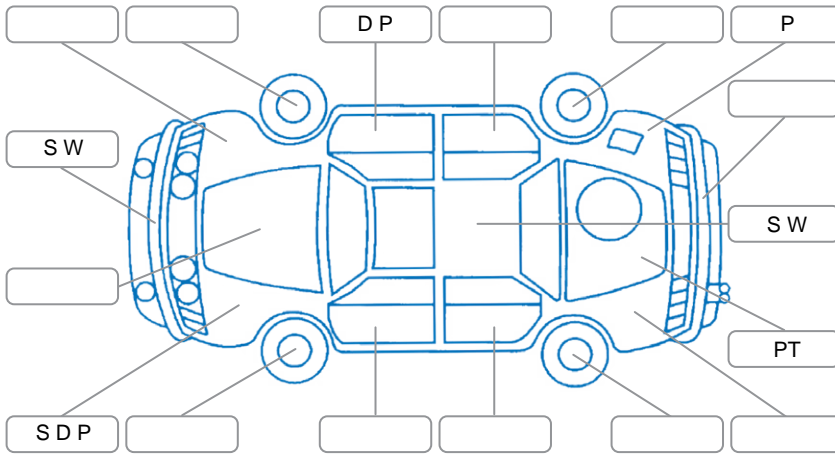

Report ID:	28,206,237	Version:	1
Created:	26 May 2026		

Make:	Subaru	Model:	BRZ
Body Style:	Sports Car	Year:	2014
Rego No.:	RDK142	Rego Expiry:	01 Oct 2026
WoF Expiry:	16 Apr 2027	Odometer:	73,089 Kms
Good No.:	28206237	VIN:	7AT0GF1YX24013497
Next Service:	83,000km's	Service History:	No

Key

S = Scratch R = Rust C = Crack * = Decals W = Significant scuffs
 D = Dent PT = Paint defect P = Pin dent SC = Stone Chips

Note: some defects and blemishes may not be displayed in the diagram

Body Inspection Comments

Conditions During Body Inspection: Dry

Under Carriage and Under Bonnet Inspection Comments

Interior Comments

Seats:	Good
Carpets:	Good
Panels:	Good
Dashboard:	Good

General Comments

Road Conditions During Test Drive	Dry	
Engine Timing Mechanism	Timing Chain	
Evidence of Cam Belt Replacement	<input type="checkbox"/> Yes <input type="checkbox"/> No	Kms
Inspected by:	Jason Young	
Published by:	Nick Beaton	
Inspection Date:	26 May 2026	