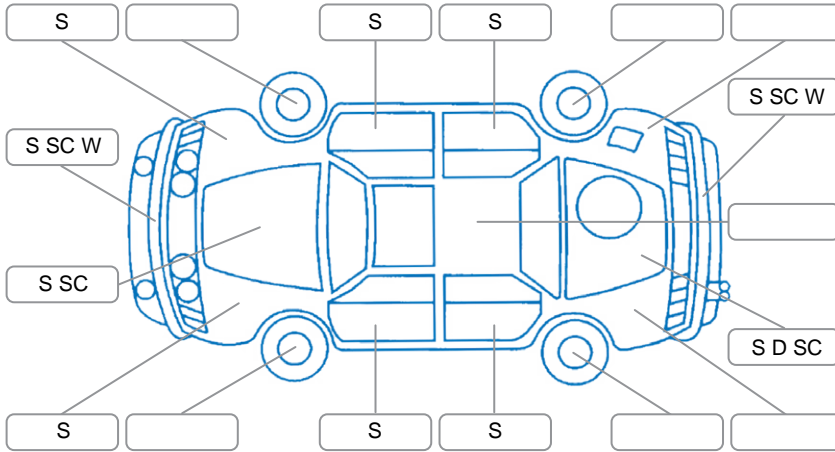

Report ID:	28,206,146	Version:	1
Created:	04 Jun 2026		

Make:	Nissan	Model:	Serena
Body Style:	Wagon	Year:	2011
Rego No.:	QTY540	Rego Expiry:	02 May 2027
WoF Expiry:	24 Sep 2026	Odometer:	116,145 Kms
Good No.:	28206146	VIN:	7AT0DH3FX24025442
Next Service:	122,000	Service History:	Yes

**Key**

S = Scratch    R = Rust    C = Crack    \* = Decals    W = Significant scuffs  
 D = Dent    PT = Paint defect    P = Pin dent    SC = Stone Chips

Note: some defects and blemishes may not be displayed in the diagram