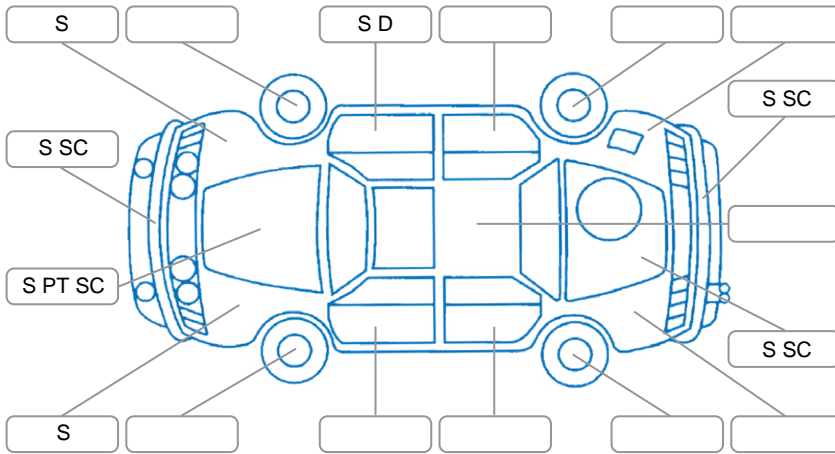

Report ID:	28,206,069	Version:	2
Created:	06 Jun 2026		

Make:	Subaru	Model:	Legacy
Body Style:	Wagon	Year:	2010
Rego No.:	PAK788	Rego Expiry:	02 Oct 2026
WoF Expiry:	15 May 2027	Odometer:	177,799 Kms
Good No.:	28206069	VIN:	7AT0GF0BX21022482
Next Service:	187000	Service History:	Yes

**Key**

S = Scratch    R = Rust    C = Crack    \* = Decals    W = Significant scuffs  
 D = Dent    PT = Paint defect    P = Pin dent    SC = Stone Chips

Note: some defects and blemishes may not be displayed in the diagram