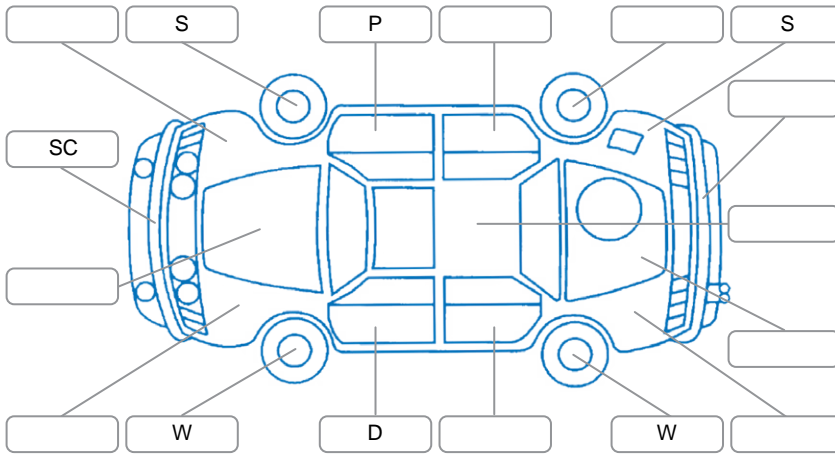

Key

S = Scratch R = Rust C = Crack * = Decals W = Significant scuffs
 D = Dent PT = Paint defect P = Pin dent SC = Stone Chips

Note: some defects and blemishes may not be displayed in the diagram

Body Inspection Comments

Windscreen stone chips.

Conditions During Body Inspection

Under Carriage and Under Bonnet Inspection Comments

Interior Comments

Seats:	Average
Carpets:	Good
Panels:	Good
Dashboard:	Good

General Comments

Charger on the boot,