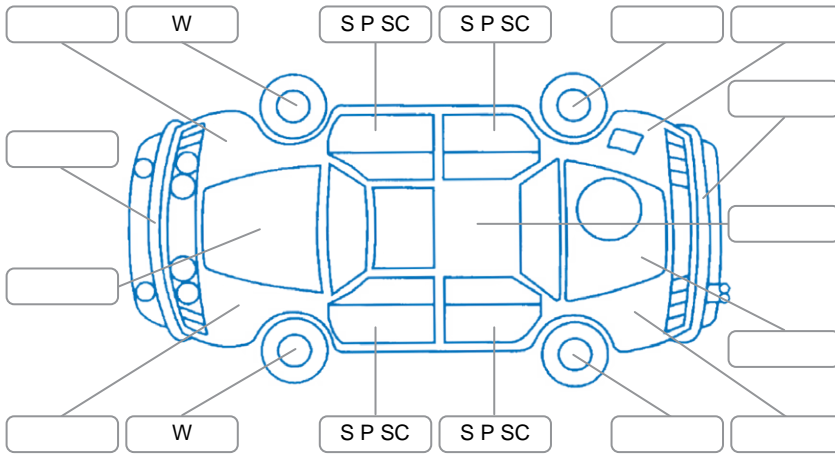

Report ID:	28,205,800	Version:	1
Created:	18 Jun 2026		

Make:	Toyota	Model:	Vanguard
Body Style:	Wagon	Year:	2011
Rego No.:	NQP564	Rego Expiry:	21 Nov 2026
WoF Expiry:	25 Jun 2027	Odometer:	163,194 Kms
Good No.:	28205800	VIN:	7AT0H65BX20194273
Next Service:	173,000 KMs	Service History:	No

Key
 S = Scratch R = Rust C = Crack * = Decals W = Significant scuffs
 D = Dent PT = Paint defect P = Pin dent SC = Stone Chips

Note: some defects and blemishes may not be displayed in the diagram

Body Inspection Comments

Chrome on grill minor defect.

Conditions During Body Inspection

Wet

Under Carriage and Under Bonnet Inspection Comments

Front wheel drive.
 Freshly serviced.

Interior Comments

Seats:	Average
Carpets:	Average
Panels:	Average
Dashboard:	Average