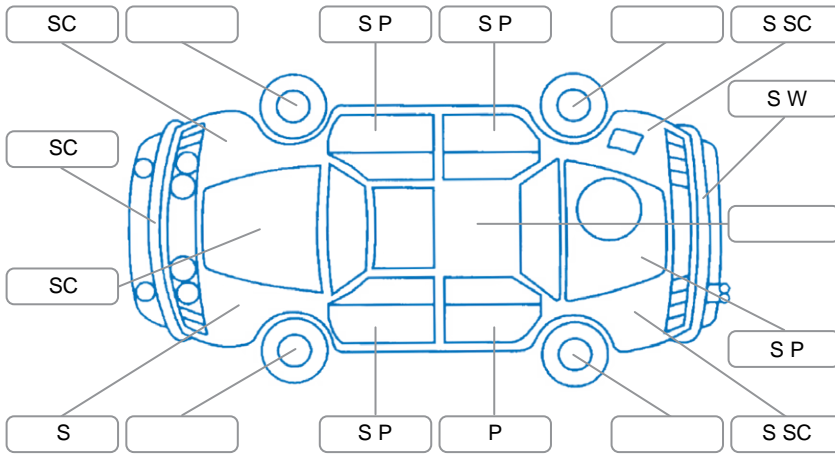

Report ID:	28,205,788	Version:	1
Created:	19 Jun 2026		

Make:	Holden	Model:	Colorado
Body Style:	Utility	Year:	2016
Rego No.:	JYA167	Rego Expiry:	22 Feb 2027
WoF Expiry:	18 Jun 2027	Odometer:	189,709 Kms
Good No.:	28205788	VIN:	MMU148CK0GH644672
Next Service:	197000	Service History:	No

Key

S = Scratch R = Rust C = Crack * = Decals W = Significant scuffs
 D = Dent PT = Paint defect P = Pin dent SC = Stone Chips

Note: some defects and blemishes may not be displayed in the diagram

Body Inspection Comments

Windscreen peppered

Conditions During Body Inspection

Dry

Under Carriage and Under Bonnet Inspection Comments

Interior Comments

Seats:	Good
Carpets:	Good
Panels:	gear knob worn
Dashboard:	Good

General Comments