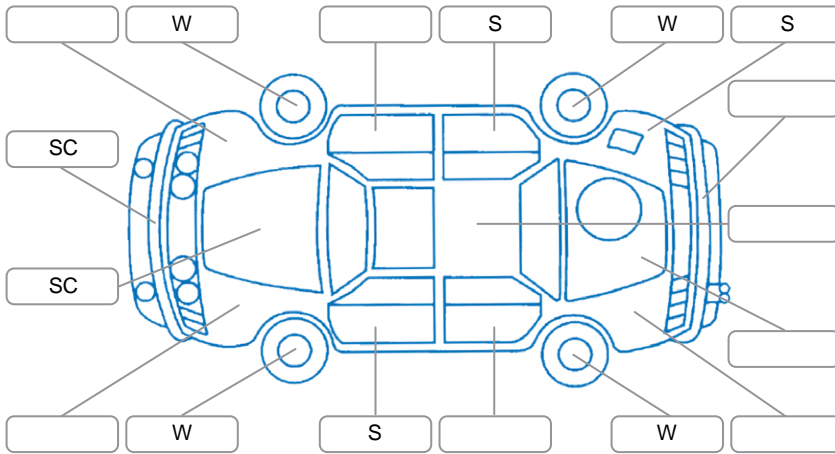

Report ID:	28,205,648	Version:	1
Created:	26 May 2026		

Make:	Mazda	Model:	Atenza
Body Style:	Wagon	Year:	2013
Rego No.:	QNM471	Rego Expiry:	18 Oct 2026
WoF Expiry:	17 Apr 2027	Odometer:	124,139 Kms
Good No.:	28205648	VIN:	7AT0C139X24100964
Next Service:	135000	Service History:	No

Key
 S = Scratch R = Rust C = Crack * = Decals W = Significant scuffs
 D = Dent PT = Paint defect P = Pin dent SC = Stone Chips

Note: some defects and blemishes may not be displayed in the diagram

Body Inspection Comments