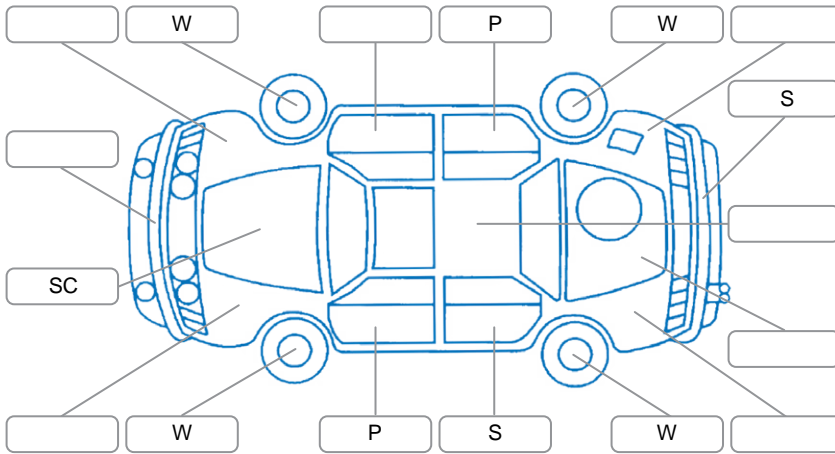

Report ID:	28,205,630	Version:	2
Created:	24 May 2026		

Make:	Skoda	Model:	Octavia
Body Style:	Sedan	Year:	2015
Rego No.:	JMK809	Rego Expiry:	08 Dec 2026
WoF Expiry:	01 Dec 2026	Odometer:	98,983 Kms
Good No.:	28205630	VIN:	TMBBE9NE5G0081915
Next Service:	113000	Service History:	No

Key
 S = Scratch R = Rust C = Crack * = Decals W = Significant scuffs
 D = Dent PT = Paint defect P = Pin dent SC = Stone Chips

Note: some defects and blemishes may not be displayed in the diagram

Body Inspection Comments