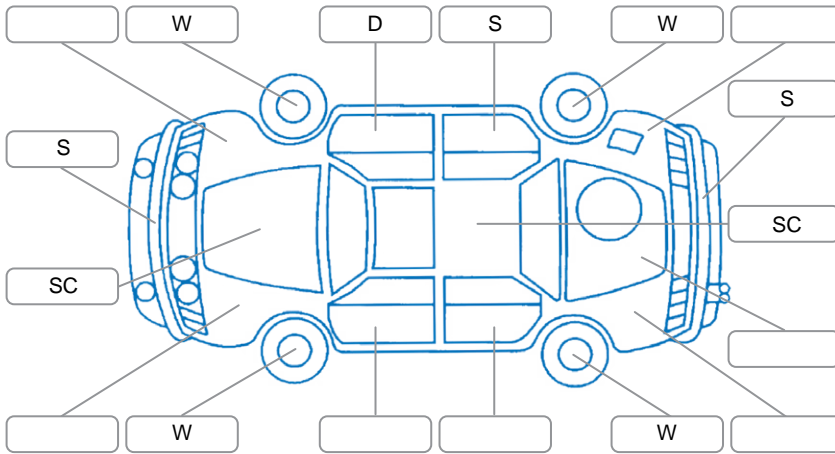

Report ID:	28,205,611	Version:	1
Created:	24 May 2026		

Make:	Suzuki	Model:	Swift
Body Style:	Hatchback	Year:	2005
Rego No.:	CQK945	Rego Expiry:	01 Jul 2026
WoF Expiry:	20 Feb 2027	Odometer:	109,687 Kms
Good No.:	28205611	VIN:	JSAEZC21S00102837
Next Service:	119000	Service History:	No

Key

S = Scratch R = Rust C = Crack * = Decals W = Significant scuffs
 D = Dent PT = Paint defect P = Pin dent SC = Stone Chips

Note: some defects and blemishes may not be displayed in the diagram

Body Inspection Comments