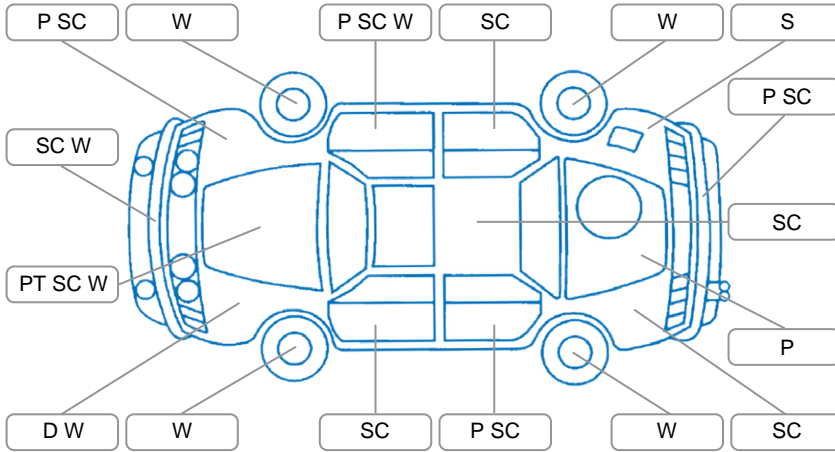

Report ID:	28,205,477	Version:	2
Created:	02 Jun 2026		

Make:	Volkswagen	Model:	Touareg
Body Style:	Wagon	Year:	2012
Rego No.:	MMT889	Rego Expiry:	06 May 2026
WoF Expiry:	23 Aug 2026	Odometer:	163,831 Kms
Good No.:	28205477	VIN:	WVGZZZ7PZCD027762
Next Service:	153170	Service History:	No

Key

S = Scratch R = Rust C = Crack * = Decals W = Significant scuffs
 D = Dent PT = Paint defect P = Pin dent SC = Stone Chips

Note: some defects and blemishes may not be displayed in the diagram

Body Inspection Comments

Stone chips on windscreen

Conditions During Body Inspection

Dry

Under Carriage and Under Bonnet Inspection Comments

Engine oil leak

Interior Comments

Seats:	Good
Carpets:	Good
Panels:	Good
Dashboard:	Good

General Comments

Panel trim in rear loose.

Road Conditions During Test Drive

Dry

Engine Timing Mechanism

Timing Chain

Evidence of Cam Belt Replacement

Yes No

Kms