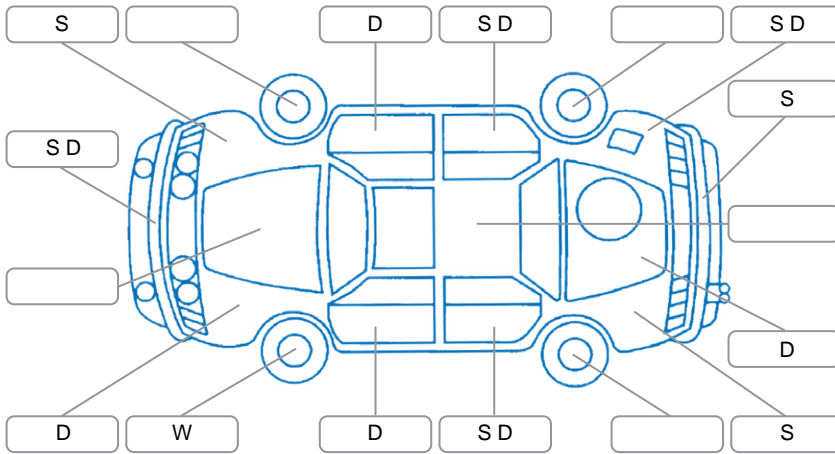

Key
 S = Scratch R = Rust C = Crack * = Decals W = Significant scuffs
 D = Dent PT = Paint defect P = Pin dent SC = Stone Chips

Note: some defects and blemishes may not be displayed in the diagram

Body Inspection Comments

Passenger body seal torn, windscreen cracked out cva, engine oil leak, both rear tyre cracked, L front inner cv boot split, L rear wheel cap missing

Conditions During Body Inspection Dry

Under Carriage and Under Bonnet Inspection Comments