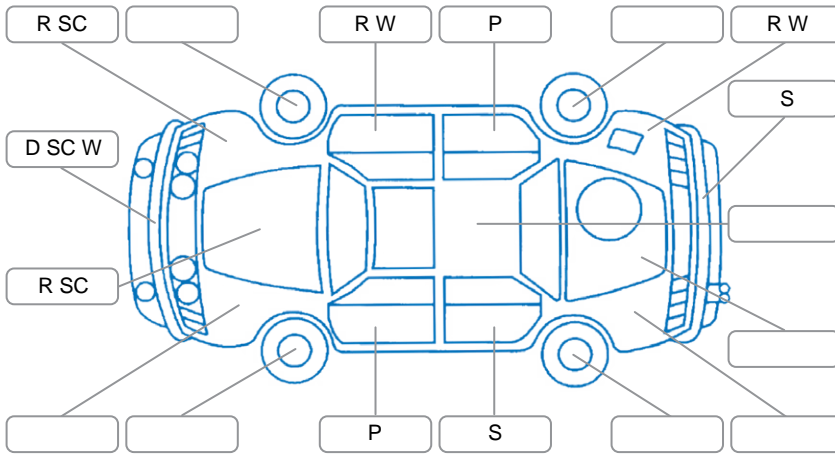

**Key**  
 S = Scratch    R = Rust    C = Crack    \* = Decals    W = Significant scuffs  
 D = Dent    PT = Paint defect    P = Pin dent    SC = Stone Chips

Note: some defects and blemishes may not be displayed in the diagram

### Body Inspection Comments

Front bumper misaligned

Conditions During Body Inspection

Dry