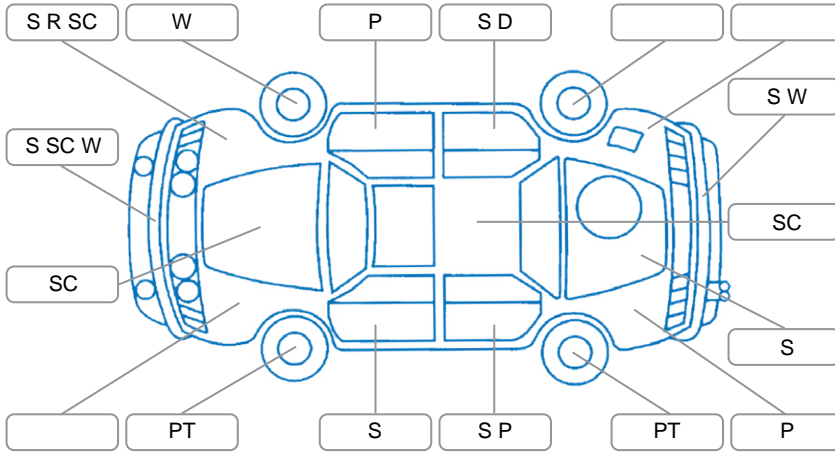

Report ID:	28,205,393	Version:	1
Created:	04 Jun 2026		

Make:	Hyundai	Model:	Santa FE
Body Style:	SUV	Year:	2020
Rego No.:	MUP539	Rego Expiry:	28 Feb 2027
WoF Expiry:	12 Jun 2027	Odometer:	148,368 Kms
Good No.:	28205393	VIN:	KMHS281CSLU296498
Next Service:	158000	Service History:	No

Key

S = Scratch R = Rust C = Crack * = Decals W = Significant scuffs
 D = Dent PT = Paint defect P = Pin dent SC = Stone Chips

Note: some defects and blemishes may not be displayed in the diagram

Body Inspection Comments