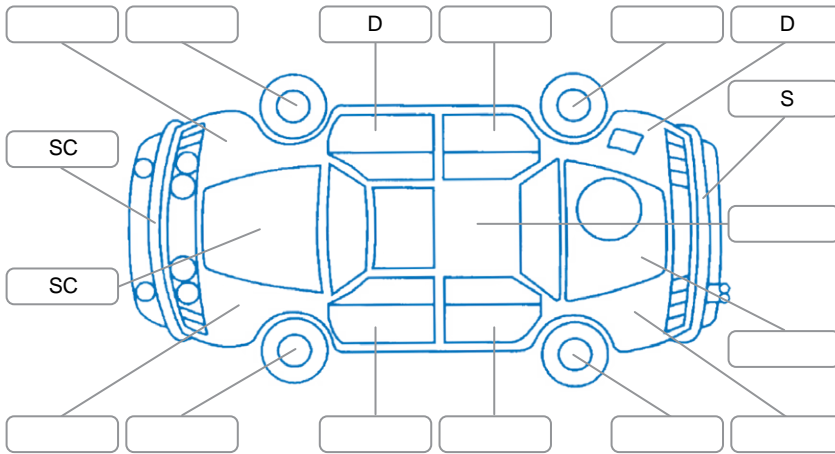

Report ID:	28,205,364	Version:	1
Created:	24 May 2026		

Make:	Peugeot	Model:	Expert
Body Style:	Van	Year:	2016
Rego No.:	JRF624	Rego Expiry:	07 Nov 2026
WoF Expiry:	21 Apr 2027	Odometer:	150,665 Kms
Good No.:	28205364	VIN:	VF3XURHH8EZ014645
Next Service:	150500	Service History:	No

Key
 S = Scratch R = Rust C = Crack * = Decals W = Significant scuffs
 D = Dent PT = Paint defect P = Pin dent SC = Stone Chips

Note: some defects and blemishes may not be displayed in the diagram

Body Inspection Comments

Center trim damage, rear carpet torn,

Conditions During Body Inspection

Under Carriage and Under Bonnet Inspection Comments

Engine oil leak , underbody surface rust, radiator hose leak,

Interior Comments

Seats:	Average
Carpets:	Average
Panels:	Average
Dashboard:	Average