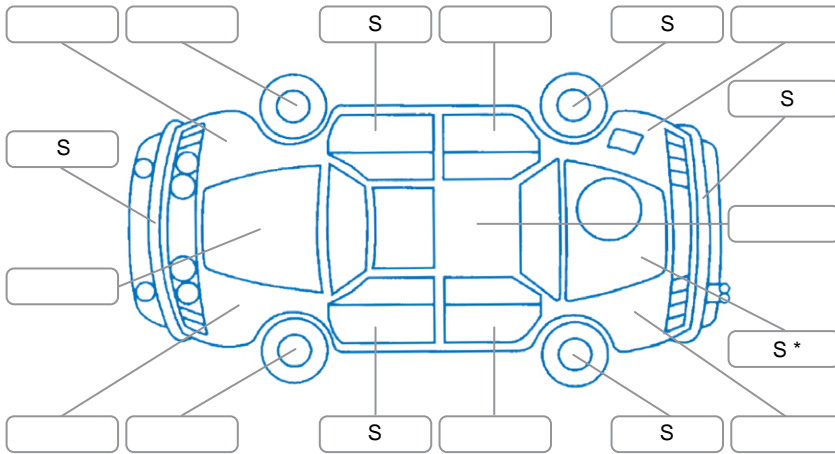

Report ID:	28,205,236	Version:	3
Created:	29 Jun 2026		

Make:	Jeep	Model:	Grand Cherokee
Body Style:	Wagon	Year:	2014
Rego No.:	NYE685	Rego Expiry:	
WoF Expiry:	14 Aug 2026	Odometer:	117,859 Kms
Good No.:	28205236	VIN:	1C4RJFHJ7EC367651
Next Service:	118795	Service History:	No

**Key**  
 S = Scratch    R = Rust    C = Crack    \* = Decals    W = Significant scuffs  
 D = Dent    PT = Paint defect    P = Pin dent    SC = Stone Chips

Note: some defects and blemishes may not be displayed in the diagram