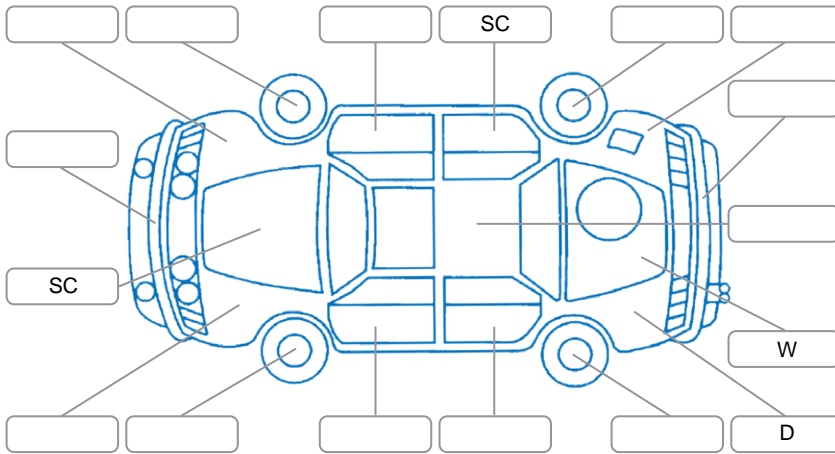

Report ID:	28,205,075	Version:	2
Created:	26 May 2026		

Make:	Ford	Model:	Ecosport
Body Style:	SUV	Year:	2017
Rego No.:	KKM502	Rego Expiry:	26 Aug 2026
WoF Expiry:	30 May 2026	Odometer:	97,760 Kms
Good No.:	28205075	VIN:	MAJBXXMRKBGS85884
Next Service:	103,406kms	Service History:	Yes

Key
 S = Scratch R = Rust C = Crack * = Decals W = Significant scuffs
 D = Dent PT = Paint defect P = Pin dent SC = Stone Chips

Note: some defects and blemishes may not be displayed in the diagram

Body Inspection Comments

Chipped windscreen.
 Surface rust on wiper arms.

Conditions During Body Inspection Wet

Under Carriage and Under Bonnet Inspection Comments

Interior Comments

Seats:	Average
Carpets:	Average
Panels:	Cargo tray missing.
Dashboard:	Good