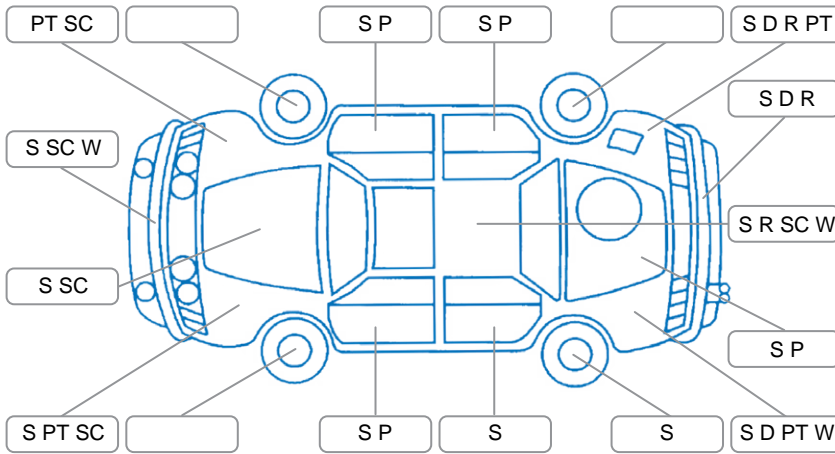

Report ID:	28,205,068	Version:	1
Created:	27 May 2026		

Make:	Ford	Model:	Courier
Body Style:	Utility	Year:	1999
Rego No.:	YA9079	Rego Expiry:	01 Aug 2026
WoF Expiry:	05 Sep 2026	Odometer:	227,503 Kms
Good No.:	28205068	VIN:	MNADSF70XW107543
Next Service:	237,494km's	Service History:	No

Key
 S = Scratch R = Rust C = Crack * = Decals W = Significant scuffs
 D = Dent PT = Paint defect P = Pin dent SC = Stone Chips

Note: some defects and blemishes may not be displayed in the diagram

Body Inspection Comments

Rear bumper is dented & bent.

Conditions During Body Inspection

Dry

Under Carriage and Under Bonnet Inspection Comments

Radiator/coolant system needs a flush, needs fresh antifreeze. Engine oil leak. Inside edges on both rear tyres are worn.