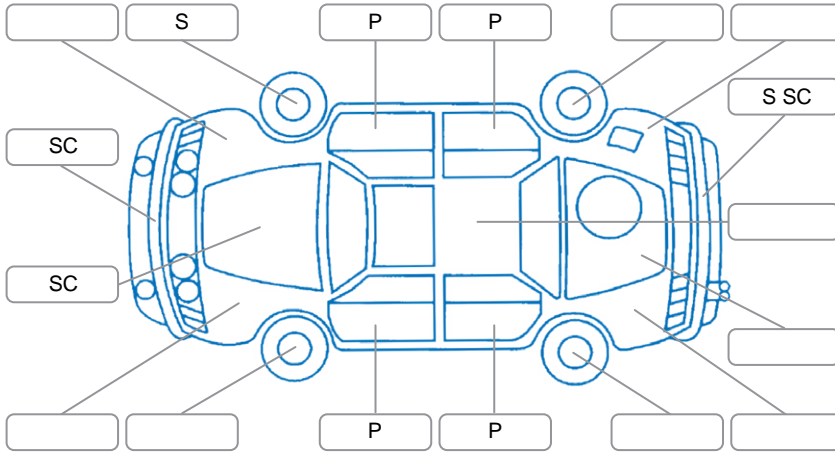

Report ID:	28,205,034	Version:	1
Created:	23 May 2026		

Make:	Ford	Model:	Territory
Body Style:	SUV	Year:	2012
Rego No.:	NEJ977	Rego Expiry:	04 Sep 2026
WoF Expiry:	13 Jun 2026	Odometer:	288,338 Kms
Good No.:	28205034	VIN:	6FPAAAJGATCR66555
Next Service:	288,000kms	Service History:	No

Key
 S = Scratch R = Rust C = Crack * = Decals W = Significant scuffs
 D = Dent PT = Paint defect P = Pin dent SC = Stone Chips

Note: some defects and blemishes may not be displayed in the diagram

Body Inspection Comments

Oil low.

Conditions During Body Inspection: Dry

Under Carriage and Under Bonnet Inspection Comments

Oil leaks.

Interior Comments

Seats:	Good
Carpets:	Good
Panels:	Good
Dashboard:	Good

General Comments

R/R and F/L window fail from master switch.
 Rear wiper needs replacing.