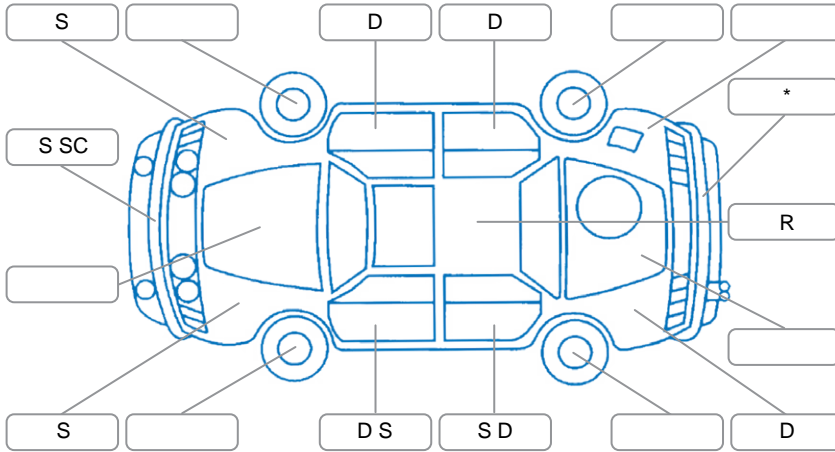

Key

S = Scratch R = Rust C = Crack * = Decals W = Significant scuffs
 D = Dent PT = Paint defect P = Pin dent SC = Stone Chips

Note: some defects and blemishes may not be displayed in the diagram

Body Inspection Comments

Note: 3rd row left rear seat belt fray minor, no roof rack key, driver's door exterior chrome moulding small dents, centre console lid trim tear, driver's seat tear.

Conditions During Body Inspection: Dry